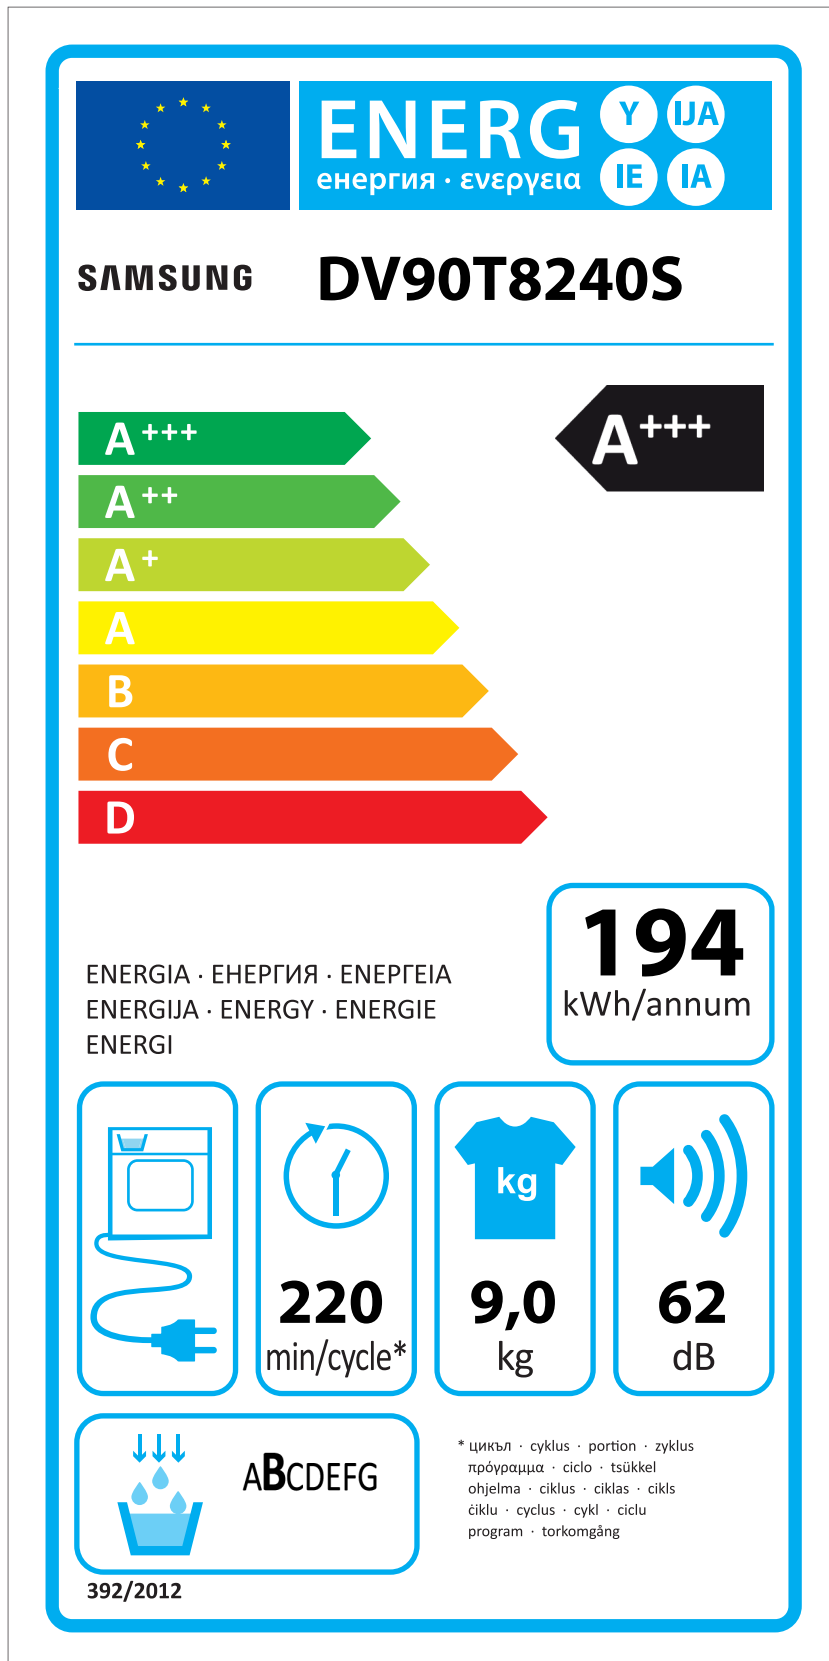

# ERP LABEL ENERGY (DRYER CONDENSER TYPE)

CODE : DC68-03225C  
Size : 110 x 220 (mm)  
Material : ART